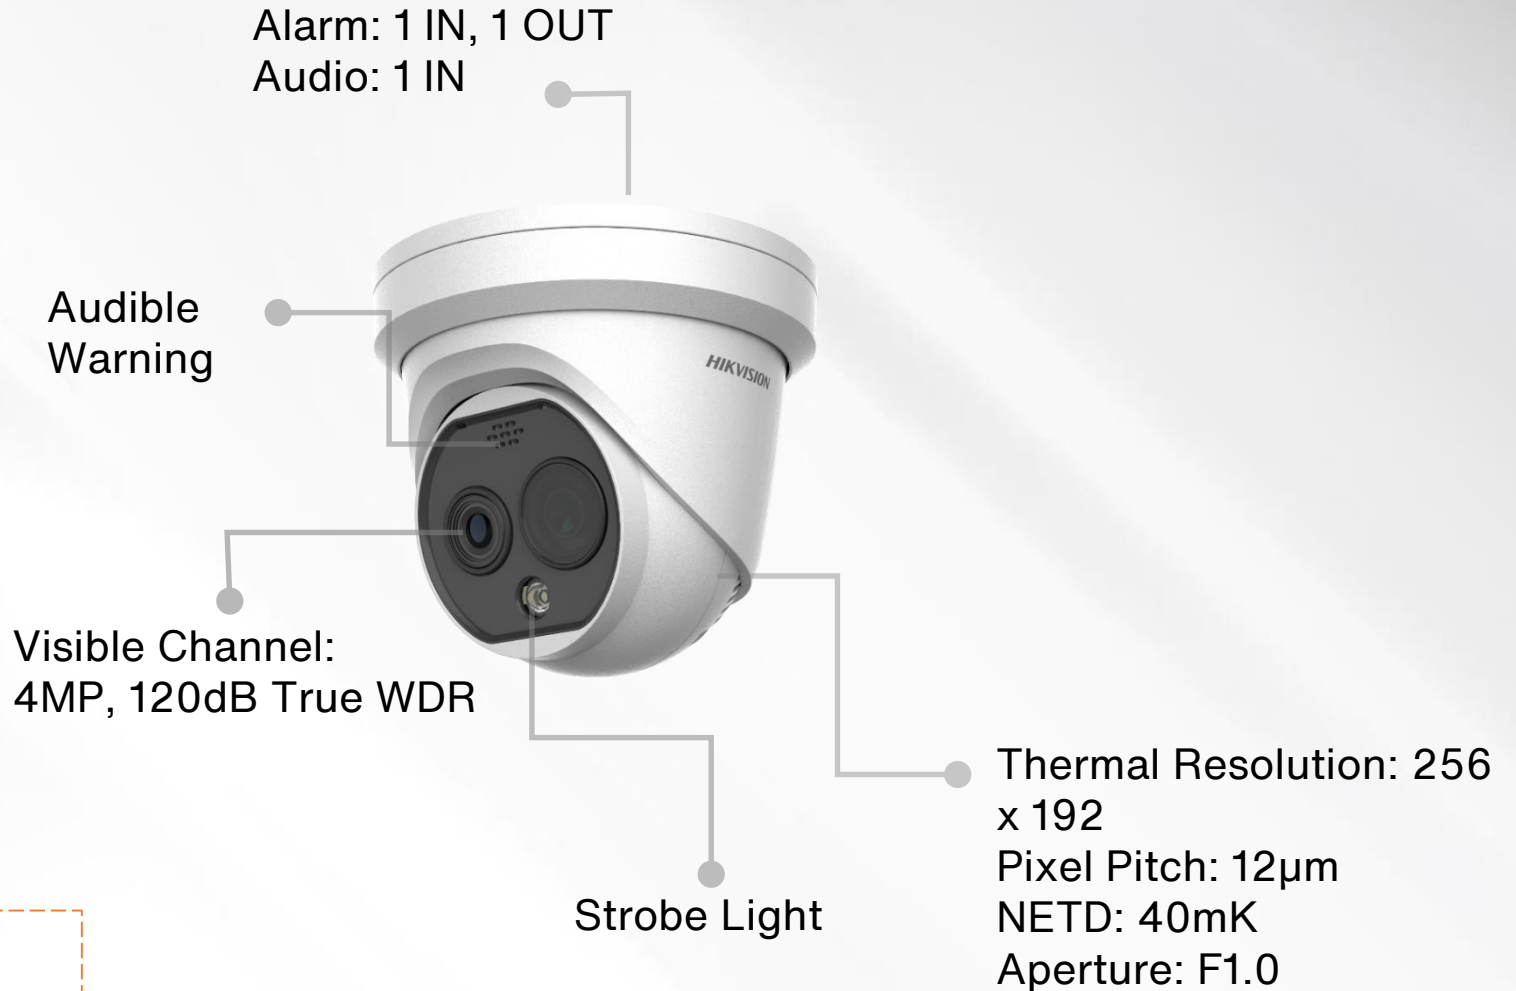

# New HeatPro Thermal Camera - DS-2TD1228-2/QA

## Updates:

- Now featuring 256 x 192 thermal resolution
- Extended detection range with target classification

## **Resolution Upgrade to 4MP**

Higher resolution, higher accuracy