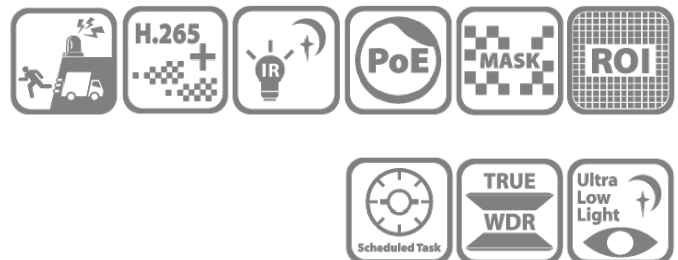

Available Model

DS-2DE7A432IW-AEB