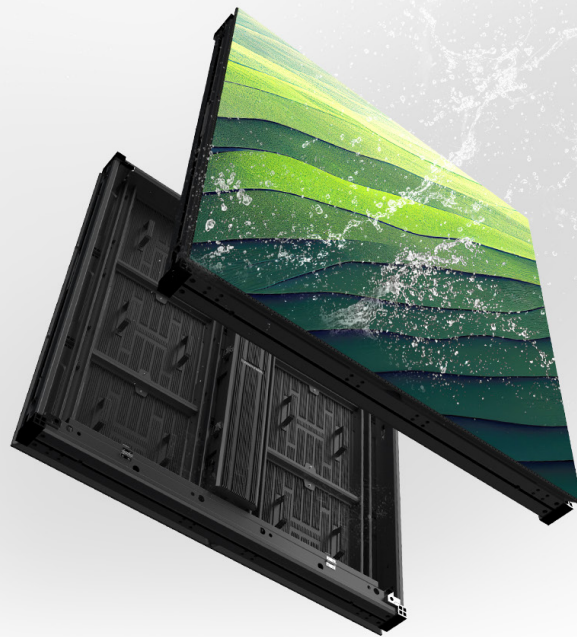

Brighten Every Moment

LumiSquare Series

Outdoor

Front & Rear Maintenance

Energy Saving

Aluminum Profile

Robust and Stable Performance

Higher Protection Level: Fully-enclosed bottom shell enables IP67 front protection and IP66 rear protection

Corner Bar Cabinet

- Seamlessly joins two LED cabinets for an **outer right angle** installation
- Eliminates vertical seams for a smooth visual effect

Energy Saving

- **Top-brand LED lamp beads** provide high luminous efficiency
- **Common cathode** connection
- **40% to 50%** energy savings

Easier Installation

- Supports **cordless and waterproof** connection
- **Aviation plugs** ensure easier installation

Application Scenarios

Billboard

Outdoor Glasses-Free 3D

Building Facade

Key Spec

	DS-D4257CO-2APA	DS-D4266CO-2APA	DS-D4280CO-2APA	DS-D42A0CO-2APA
Pixel Structure	SMD Triad LED			
Pixel Pitch (mm)	5.71	6.67	8	10
Module Composition (W × H)	2×3			
Module Structure	Aluminum Shell			
Cabinet Dimension (W × H × D, mm)	960 × 960 × 100 (37.80" × 37.80" × 3.94")			
Cabinet Resolution (W × H)	168 × 168	144 × 144	120×120	96 × 96
Cabinet Weight	27.15 kg(59.86 lb)			
Pixel Density (dots/m ²)	28224	22500	15625	10000
Cabinet Material	Aluminum profile			
Maintenance Method	Front/Rear Maintenance			
Protection Level	IP67(F)/IP66(R)			
Brightness (nits)	6500			
Viewing Angle	160°(H)/130°(V)			
Contrast Ratio	8000:1			
Peak Consumption (W/m ²)	480			
Average Consumption (W/m ²)	160			
Refresh Rate (Hz)	3840			