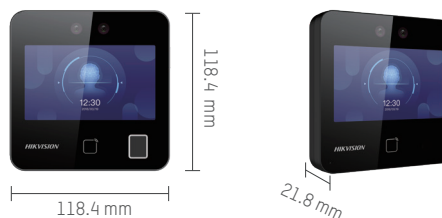

HOW IT WORKS

APPLICATION SCENARIOS

PRODUCT SHOWCASE

DS-K1A340 Series

Face capacity	1,500
Fingerprint capacity (optional)	3,000
Event capacity	300,000
Authentication method	Face, fingerprint (model with F)
Communication	Wi-Fi (model with W), USB

DS-K1T343 Series

Face Capacity	1,500
Fingerprint capacity (optional)	3,000
Card type	M1 or EM (optional)
Card capacity	3,000
Event capacity	150,000
Authentication method	Face, fingerprint (model with F), card (optional)
Communication	Wi-Fi (model with W), USB, Ethernet