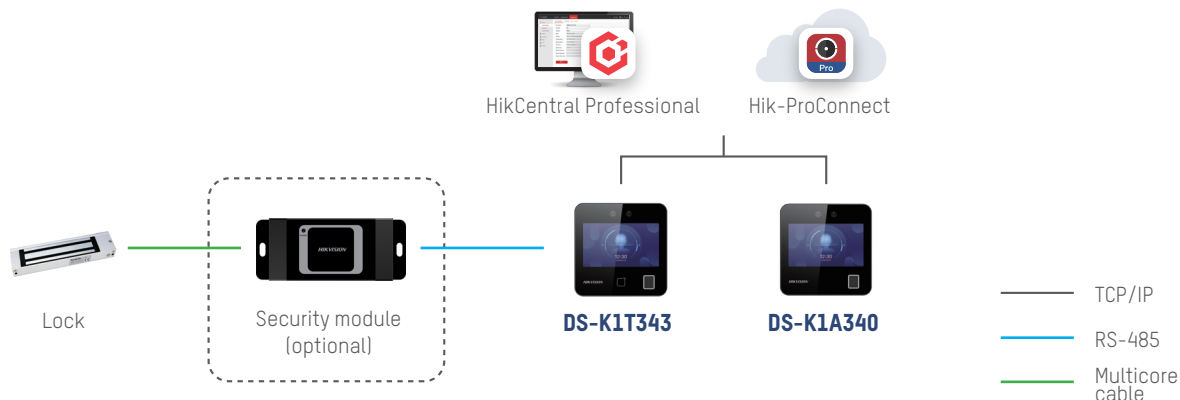

HIKVISION

TOUCH-FREE, ACCESS IS EASIER THAN EVER

MinMoe **Compact** Face Recognition Terminal

MinMoe

Face Recognition Terminals

DS-K1T343 Series

DS-K1A340 Series

-  Exquisite and very cost-effective
-  Powered by deep learning algorithms
-  Supports cloud-based attendance management
-  Flexible installation and deployment

HOW IT WORKS

APPLICATION SCENARIOS

PRODUCT SHOWCASE

DS-K1A340 Series

Face capacity	1,500
Fingerprint capacity (optional)	3,000
Event capacity	300,000
Authentication method	Face, fingerprint (model with F)
Communication	Wi-Fi (model with W), USB

DS-K1T343 Series

Face Capacity	1,500
Fingerprint capacity (optional)	3,000
Card type	M1 or EM (optional)
Card capacity	3,000
Event capacity	150,000
Authentication method	Face, fingerprint (model with F), card (optional)
Communication	Wi-Fi (model with W), USB, Ethernet