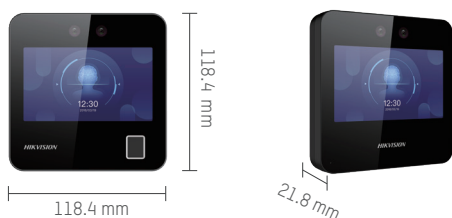

HOW IT WORKS

APPLICATION SCENARIOS

PRODUCT SHOWCASE

DS-K1A340 Series

Face capacity	1,500
Fingerprint capacity (optional)	3,000
Event capacity	300,000
Authentication method	Face, fingerprint (model with F)
Communication	Wi-Fi (model with W), USB

DS-K1T343 Series

Face Capacity	1,500
Fingerprint capacity (optional)	3,000
Card type	M1 or EM (optional)
Card capacity	3,000
Event capacity	150,000
Authentication method	Face, fingerprint (model with F), card (optional)
Communication	Wi-Fi (model with W), USB, Ethernet