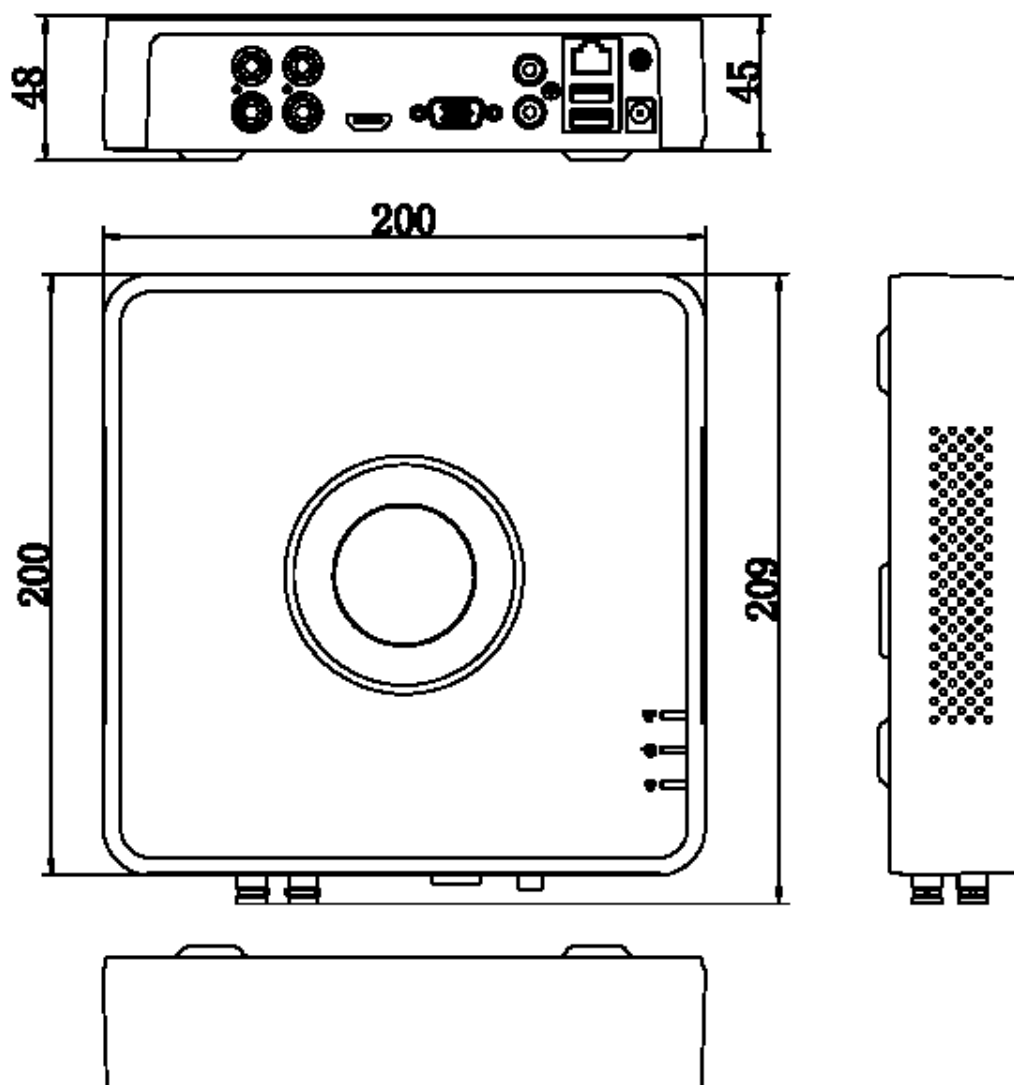

Dimension

scale/1:1;Unit/mm