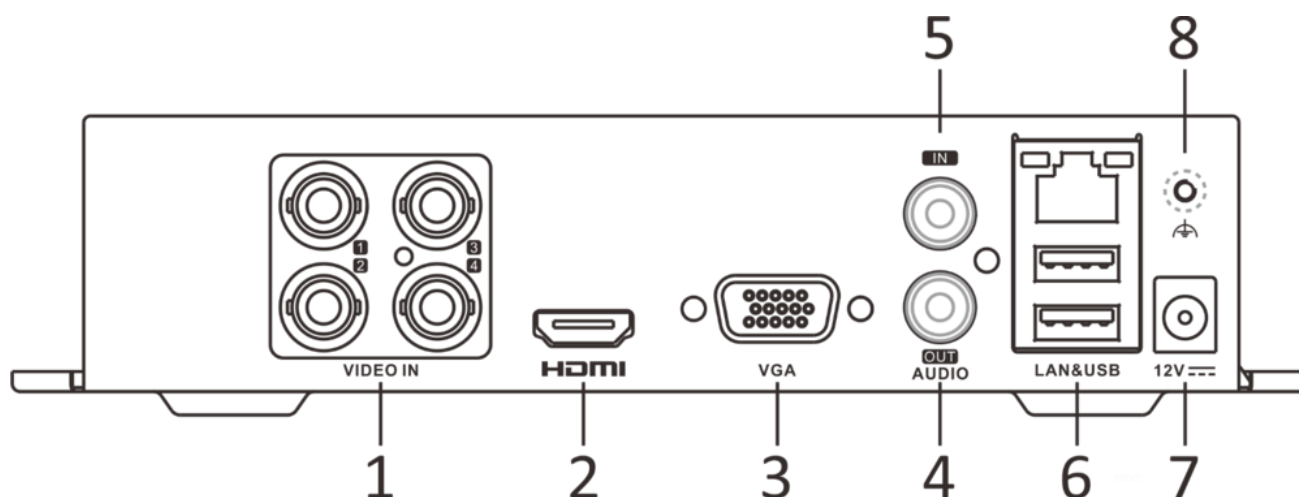

Dimension

scale/1:1;Unit/mm

## Physical Interface

No.	Description	No.	Description
1	Video and coaxial audio in	5	AUDIO IN, RCA connector
2	HDMI interface	6	LAN network interface and USB interface
3	VGA interface	7	12 VDC power input
4	AUDIO OUT, RCA connector	8	GND