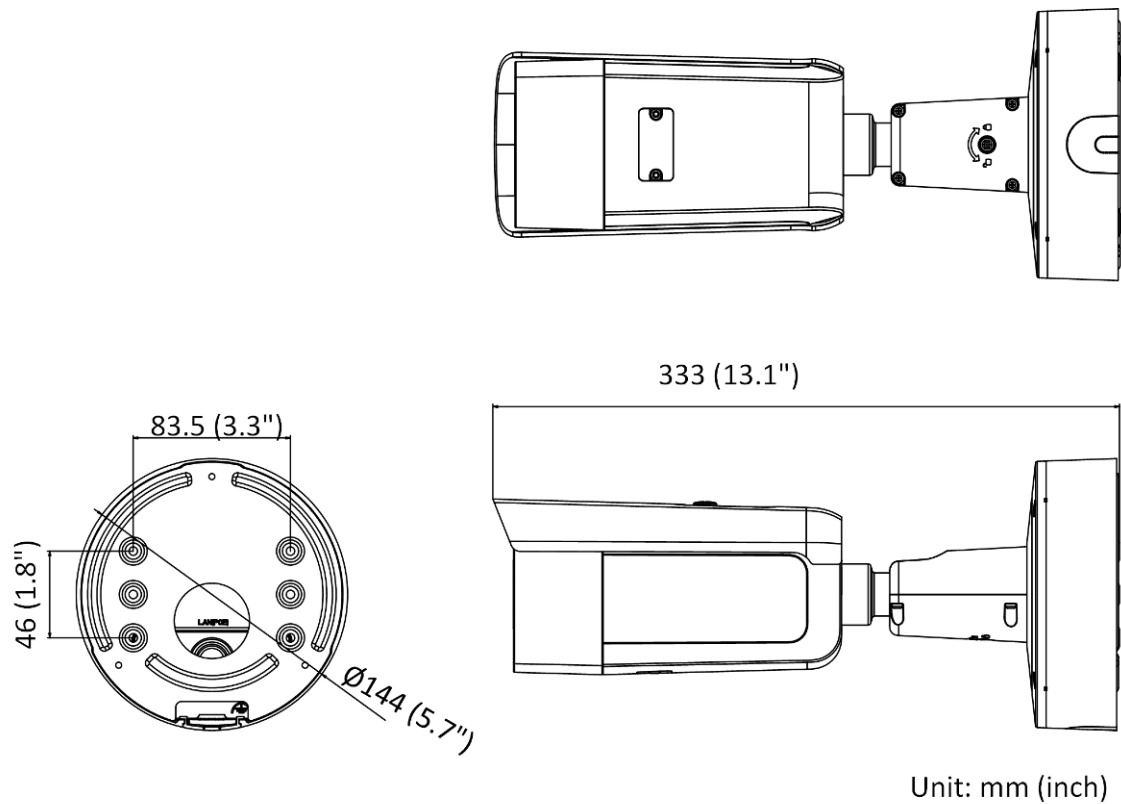

Environment	CE-RoHS (2011/65/EU); WEEE (2012/19/EU); Reach (Regulation (EC) No 1907/2006)
Protection	IP67 (IEC 60529-2013), IK10 (IEC 62262:2002)

▪ Available Model

DS-2CD3656G2-IZS (2.7 to 13.5 mm)

DS-2CD3656G2-IZS (7 to 35 mm)

▪ Dimension

▪ Accessory

▪ Optional

DS-2251ZJ Pendant Mount	DS-1275ZJ-S-SUS Vertical Pole Mount	DS-1476ZJ-SUS Corner Mount