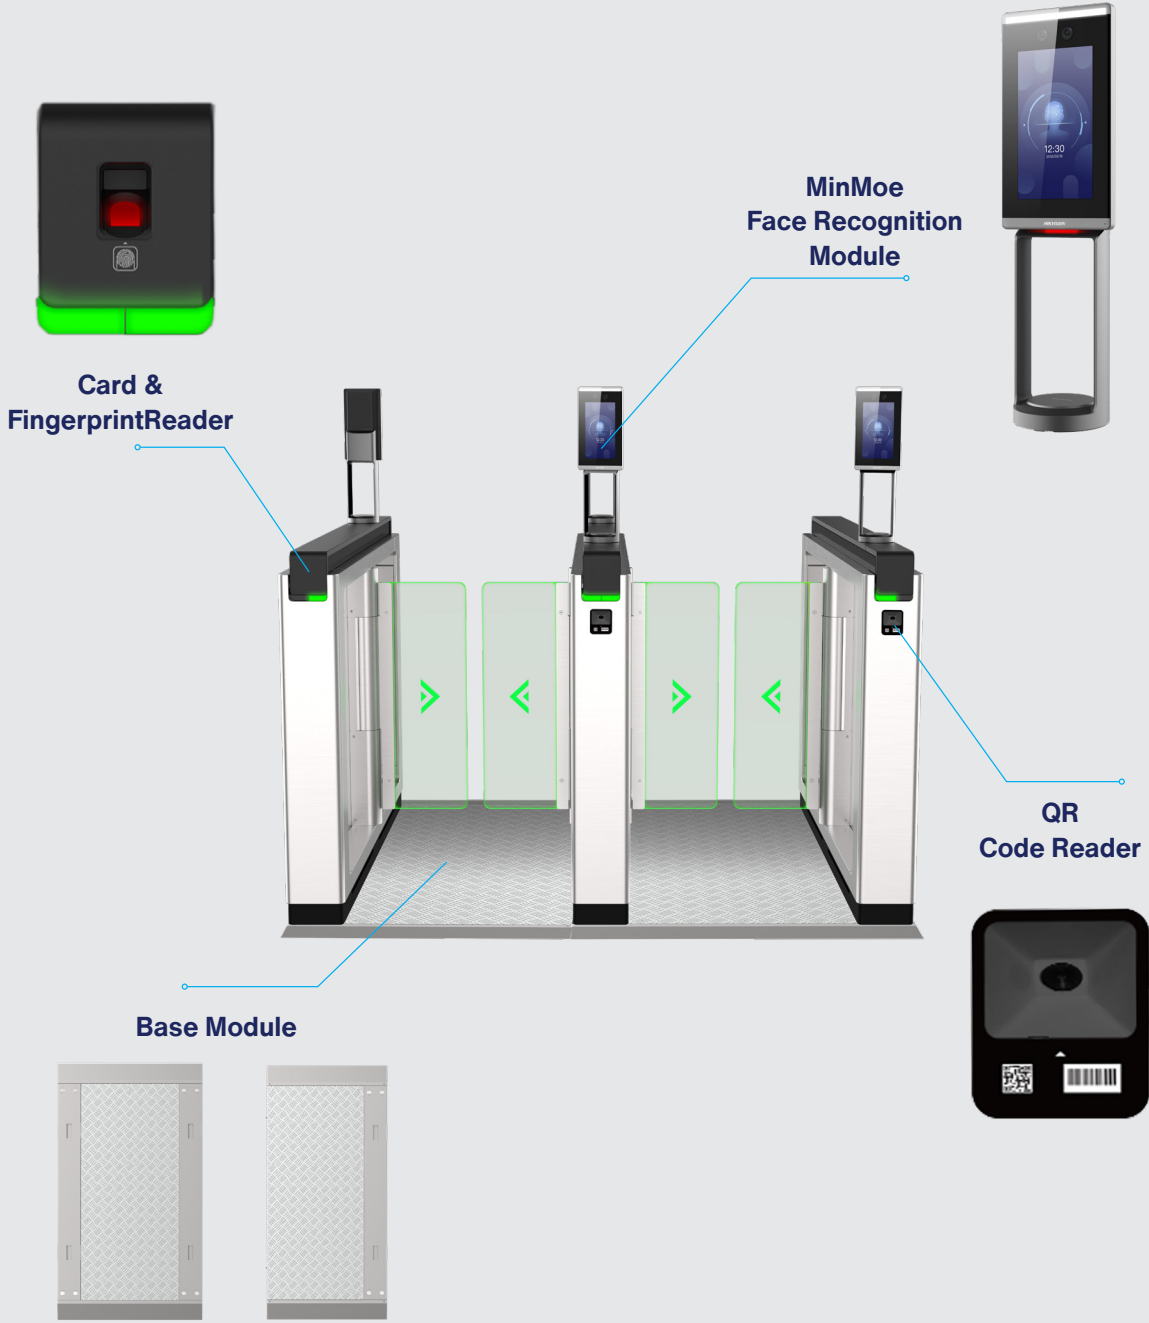

Train Station

Airport

Scenic Area

Turnstile Solution Showcase

MinMoe

Dedicated Face Modules for Turnstile Solutions

01. Easy to Integrate with Turnstiles

- Standard Wiegand output
- I/O signal output