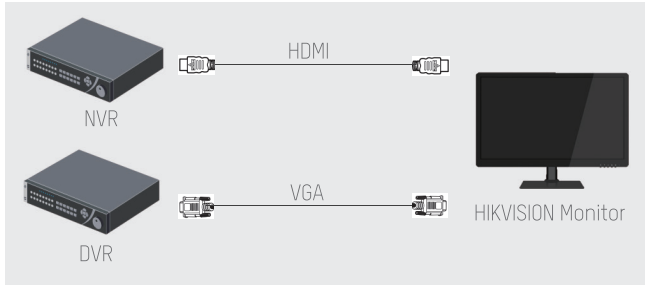

Longer Life Span for Critical Performance and Minimum TCO

Panel life of Hikvision monitors

Panel life of normal monitors

Perfect Integration and Compatibility with DVRs & NVRs

On Duty 24/7 for Mission Critical Applications

Original Modular Panel

Professional Display Board

Professional Power Board

Wide Viewing Angle for Flexible Monitor Positioning

Viewing Angles

- Multiple monitoring angles

Flexible Monitoring Angles

Viewing Angle Comparison

RS232 Control

Supports turning the monitor on/off through RS232

Professional, User-Friendly Design

Metal Casing

Standard VESA compliance

Plastic Casing

Base with -5 to +10-degree angle adjustment for flexible monitoring