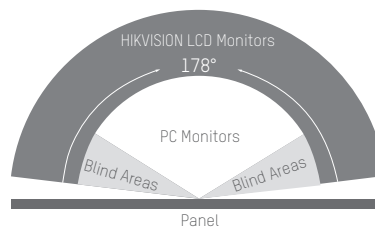

Original Modular Panel

Professional Display Board

Professional Power Board

Wide Viewing Angle for Flexible Monitor Positioning

Viewing Angles

- Multiple monitoring angles

Flexible Monitoring Angles

Viewing Angle Comparison

RS232 Control

Supports turning the monitor on/off through RS232

Professional, User-Friendly Design

Metal Casing

Standard VESA compliance

Plastic Casing

Base with -5 to +10-degree angle adjustment for flexible monitoring

Pro Series: FC Series

Models	DS-D5022FC	DS-D5024FC	DS-D5032FC-A	DS-D5040FC	DS-D5043FC
Image	 HOT	 HOT		 HOT	
Bezel Material	Plastic	Plastic	Plastic	Plastic	Plastic
Display					
Max Resolution	1920×1080	1920×1080	1920×1080	1920×1080	1920×1080
Backlight	LED-Backlit TFT LCD	LED-Backlit	LED-Backlit TFT LCD	LED-Backlit TFT LCD	LED-Backlit TFT LCD
Active Display Area	21.5"	23.6"	31.5"	39.5"	42.5"
Brightness	250 cd/m ²	250 cd/m ²	300 cd/m ²	360 cd/m ²	260 cd/m ²
Contrast Ratio	1000:1	1000:1	1000:1	3000:1	1200:1
Response Time	5 ms	5 ms	8 ms	9.5 ms	8 ms
Viewing Angle	Horizontal 170°, Vertical 160°	Horizontal 170°, Vertical 160°	Horizontal 178°, Vertical 178°	Horizontal 178°, Vertical 178°	Horizontal 178°, Vertical 178°
Interface					
HDMI Input	1	1	1	1	1
VGA Input	1	1	1	1	1
DVI Input	-	-	1	1	1
BNC Input	1	1	1	1	1
USB	1	-	-	1	-
BNC Output	1	1	1	1	-
Audio	Support	Support	Support	Support	Support
Genera					
VESA Mounting	100mm × 100mm	100mm × 100mm	100 mm × 100 mm	100 mm × 100 mm	300mm x 200mm