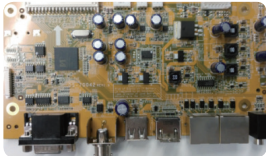

Professional Display Board