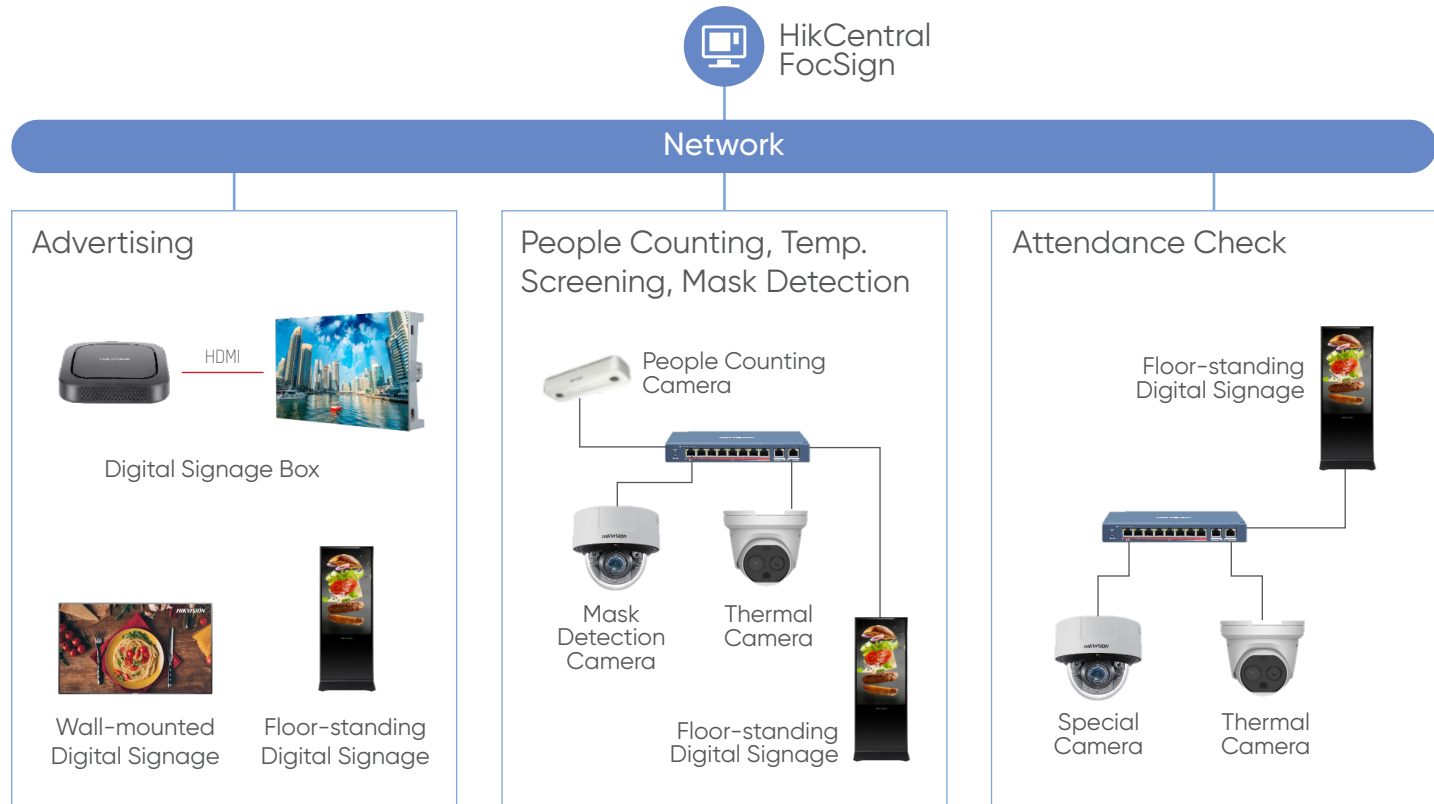

### People Counting, Temp. Screening, & Mask Detection

Count customer flow, screen skin temperatures and mask status to protect public health

### Attendance Checking

Check attendance and detect skin temperature at the same time

# HikCentral FocSign Highlights

The HikCentral FocSign platform remotely manages digital signage devices (up to 1,024), edits programs, configures schedules, and releases content to the terminals.

B/S structure