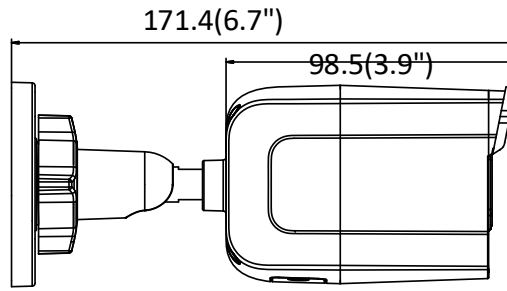

Network Storage	Support built-in microSD/SDHC/SDXC card (128G), local storage and NAS (NFS,SMB/CIFS), ANR
Protocols	TCP/IP, ICMP, HTTP, HTTPS, FTP, DHCP, DNS, DDNS, RTP, RTSP, RTCP, PPPoE, NTP, UPnP, SMTP, SNMP, IGMP, QoS, IPv6, UDP, Bonjour
General Function	One-key reset, heartbeat, mirror, password protection, privacy mask, watermark, IP address filter
API	ONVIF(PROFILE S,PROFILE G), ISAPI
Simultaneous Live View	Up to 6 channels
User/Host	Up to 32 users 3 levels: Administrator, Operator and User
Client	iVMS-4200, Hik-Connect, iVMS-5200, iVMS-4500
Web Browser	IE8+, Chrome 31.0-44, Firefox 30.0-51, Safari 8.0+
<b>Interface</b>	
Communication Interface	1 RJ45 10M/100M self-adaptive Ethernet port
On-board Storage	Built-in microSD/SDHC/SDXC slot, up to 128 GB
Video Out	No
Alarm I/O	No
Reset Button	Yes
<b>General</b>	
Operating Conditions	-30 °C to +60 °C (-22 °F to +140 °F), Humidity 95% or less (non-condensing)
Power Supply	12 VDC ± 25%, Ø 5.5 mm coaxial plug power PoE (802.3af, class 3)
Power Consumption and Current	12 VDC, Max:5W
Protection Level	IP67,IK10
Material	Front cover: plastic, camera body: metal
Dimensions	Camera: 69.7 mm × 67.9 mm × 171.4 mm (2.7" × 2.7" × 6.7") With package: 216 mm × 121 mm × 118 mm (8.5" × 4.8" × 4.6")
Weight	Camera: 460g (0.8lb) With package: 590g(1.5lb)

## Available Model:

DS-2CD3141G1-ISUHK (2.8/4 mm)

**Dimensions**

Unit: mm(inch)

**Accessory**

DS-1280ZJ-S  
Junction Box

Distributed by

**HIKVISION**