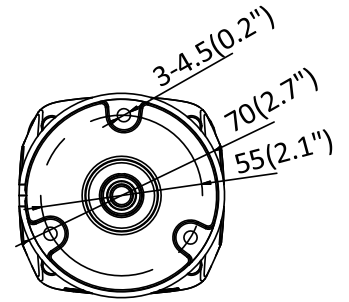

Network Storage	Support built-in microSD/SDHC/SDXC card (128G), local storage and NAS (NFS,SMB/CIFS), ANR
Protocols	TCP/IP, ICMP, HTTP, HTTPS, FTP, DHCP, DNS, DDNS, RTP, RTSP, RTCP, PPPoE, NTP, UPnP, SMTP, SNMP, IGMP, QoS, IPv6, UDP, Bonjour
General Function	One-key reset, heartbeat, mirror, password protection, privacy mask, watermark, IP address filter
API	ONVIF(PROFILE S,PROFILE G), ISAPI
Simultaneous Live View	Up to 6 channels
User/Host	Up to 32 users 3 levels: Administrator, Operator and User
Client	iVMS-4200, Hik-Connect, iVMS-5200, iVMS-4500
Web Browser	IE8+, Chrome 31.0-44, Firefox 30.0-51, Safari 8.0+
<b>Interface</b>	
Communication Interface	1 RJ45 10M/100M self-adaptive Ethernet port
On-board Storage	Built-in microSD/SDHC/SDXC slot, up to 128 GB
Video Out	No
Alarm I/O	No
Reset Button	Yes
<b>General</b>	
Operating Conditions	-30 °C to +60 °C (-22 °F to +140 °F), Humidity 95% or less (non-condensing)
Power Supply	12 VDC ± 25%, Ø 5.5 mm coaxial plug power PoE (802.3af, class 3)
Power Consumption and Current	12 VDC, Max:5W
Protection Level	IP67,IK10
Material	Front cover: plastic, camera body: metal
Dimensions	Camera: 69.7 mm × 67.9 mm × 171.4 mm (2.7" × 2.7" × 6.7") With package: 216 mm × 121 mm × 118 mm (8.5" × 4.8" × 4.6")
Weight	Camera: 460g (0.8lb) With package: 590g(1.5lb)

## Available Model:

DS-2CD3141G1-ISUHK (2.8/4 mm)

**Dimensions**

Unit: mm(inch)

**Accessory**

DS-1280ZJ-S  
Junction Box

Distributed by

**HIKVISION**