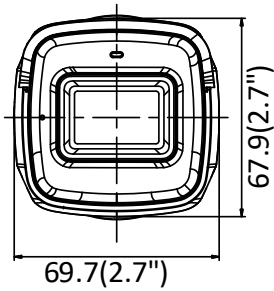

Network Storage	Support built-in microSD/SDHC/SDXC card (128G), local storage and NAS (NFS,SMB/CIFS), ANR
Protocols	TCP/IP, ICMP, HTTP, HTTPS, FTP, DHCP, DNS, DDNS, RTP, RTSP, RTCP, PPPoE, NTP, UPnP, SMTP, SNMP, IGMP, QoS, IPv6, UDP, Bonjour
General Function	One-key reset, heartbeat, mirror, password protection, privacy mask, watermark, IP address filter
API	ONVIF(PROFILE S,PROFILE G), ISAPI
Simultaneous Live View	Up to 6 channels
User/Host	Up to 32 users 3 levels: Administrator, Operator and User
Client	iVMS-4200, Hik-Connect, iVMS-5200, iVMS-4500
Web Browser	IE8+, Chrome 31.0-44, Firefox 30.0-51, Safari 8.0+
<b>Interface</b>	
Communication Interface	1 RJ45 10M/100M self-adaptive Ethernet port
On-board Storage	Built-in microSD/SDHC/SDXC slot, up to 128 GB
Video Out	No
Alarm I/O	No
Reset Button	Yes
<b>General</b>	
Operating Conditions	-30 °C to +60 °C (-22 °F to +140 °F), Humidity 95% or less (non-condensing)
Power Supply	12 VDC ± 25%, Ø 5.5 mm coaxial plug power PoE (802.3af, class 3)
Power Consumption and Current	12 VDC, Max:5W
Protection Level	IP67,IK10
Material	Front cover: plastic, camera body: metal
Dimensions	Camera: 69.7 mm × 67.9 mm × 171.4 mm (2.7" × 2.7" × 6.7") With package: 216 mm × 121 mm × 118 mm (8.5" × 4.8" × 4.6")
Weight	Camera: 460g (0.8lb) With package: 590g(1.5lb)

## Available Model:

DS-2CD3141G1-ISUHK (2.8/4 mm)

**Dimensions**

Unit: mm(inch)

**Accessory**

DS-1280ZJ-S  
Junction Box

Distributed by

**HIKVISION**