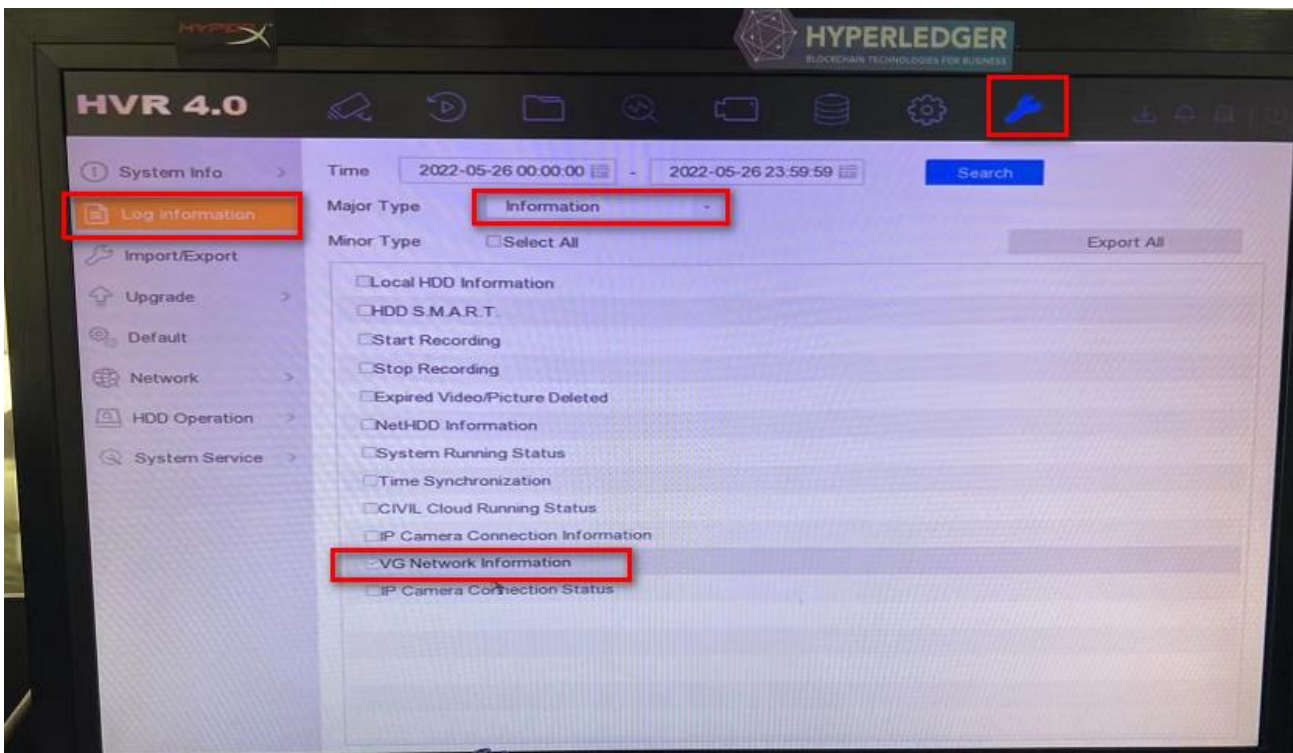

## How to Collect VG log from DVR

Make sure below option available in DVR, if no option use other document.

Enable VG LOG

Register VG, Generate all log.

Export all log and sent to us, or verify.

This Log is same packet capture, save as Txt.