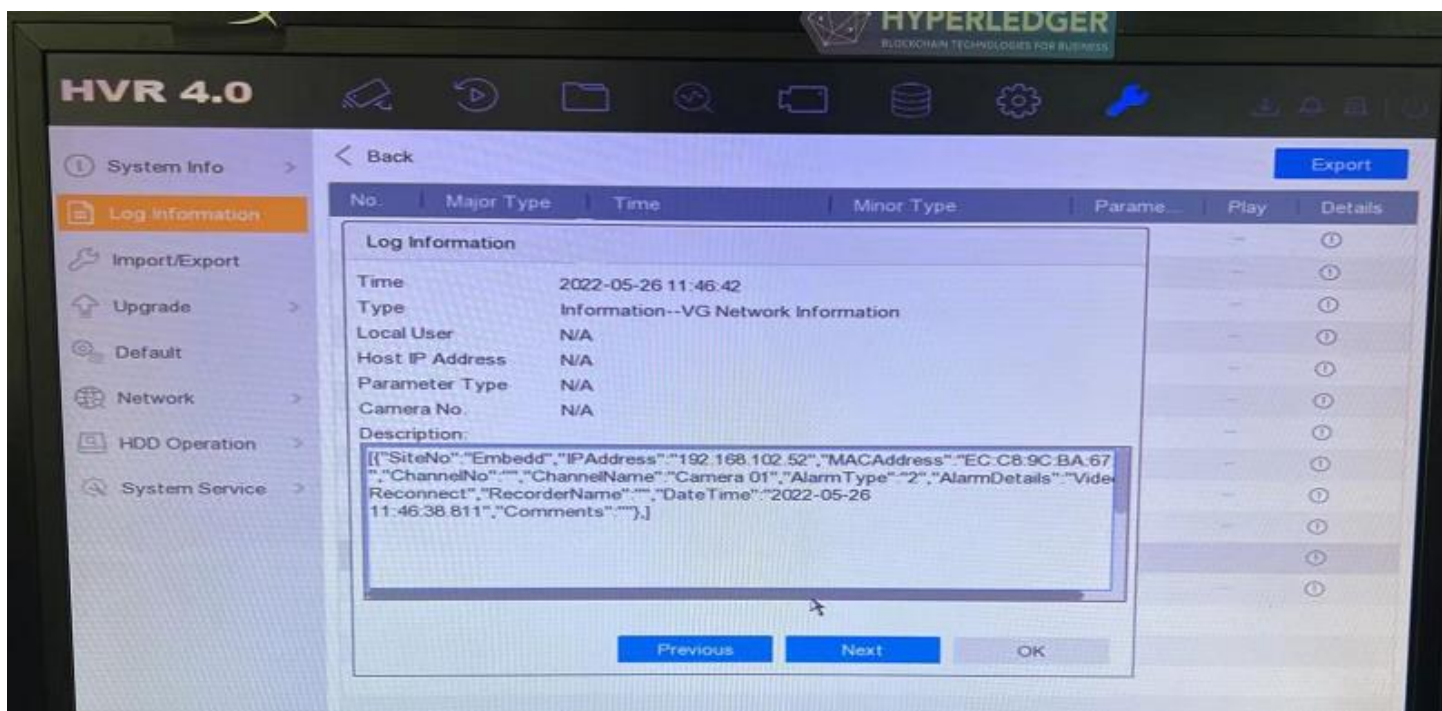

## How to Collect VG log from DVR

Make sure below option available in DVR, if no option use other document.

Enable VG LOG

Register VG, Generate all log.

Export all log and sent to us, or verify.

This Log is same packet capture, save as Txt.