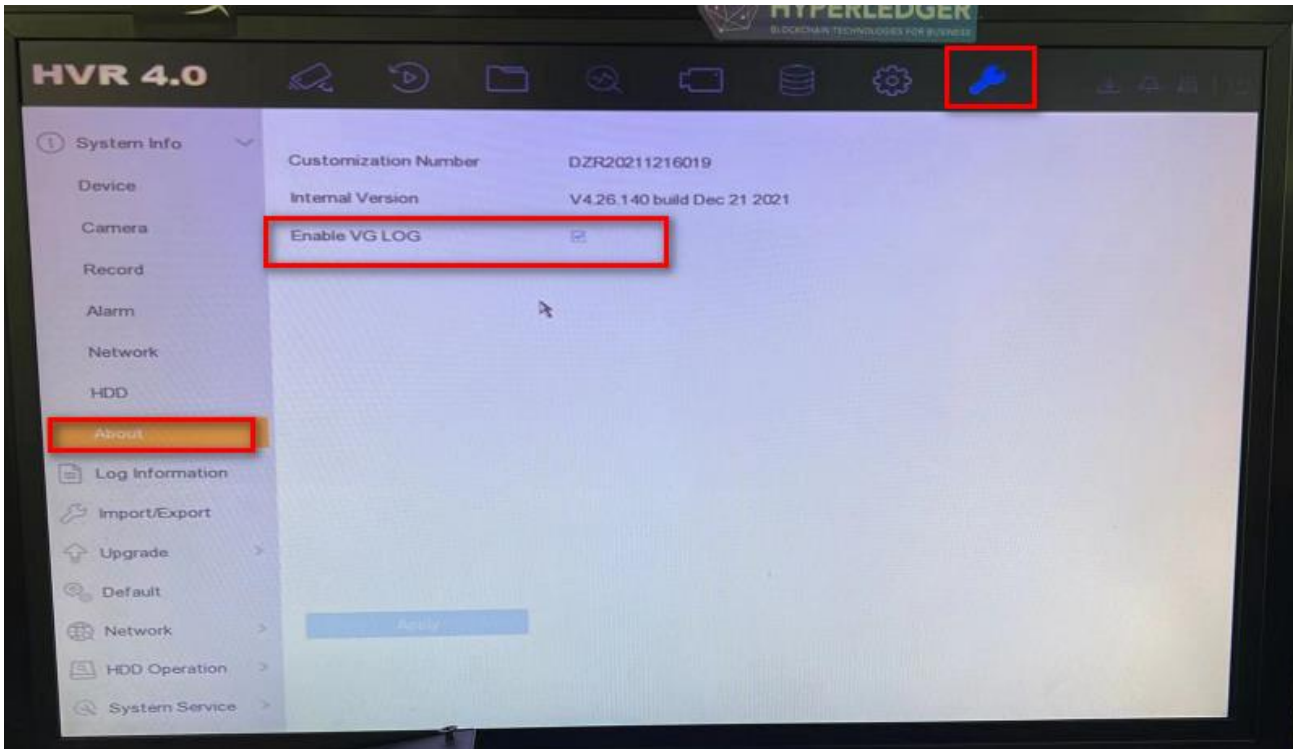

## How to Collect VG log from DVR

Make sure below option available in DVR, if no option use other document.

Enable VG LOG

Register VG, Generate all log.

Export all log and sent to us, or verify.

This Log is same packet capture, save as Txt.