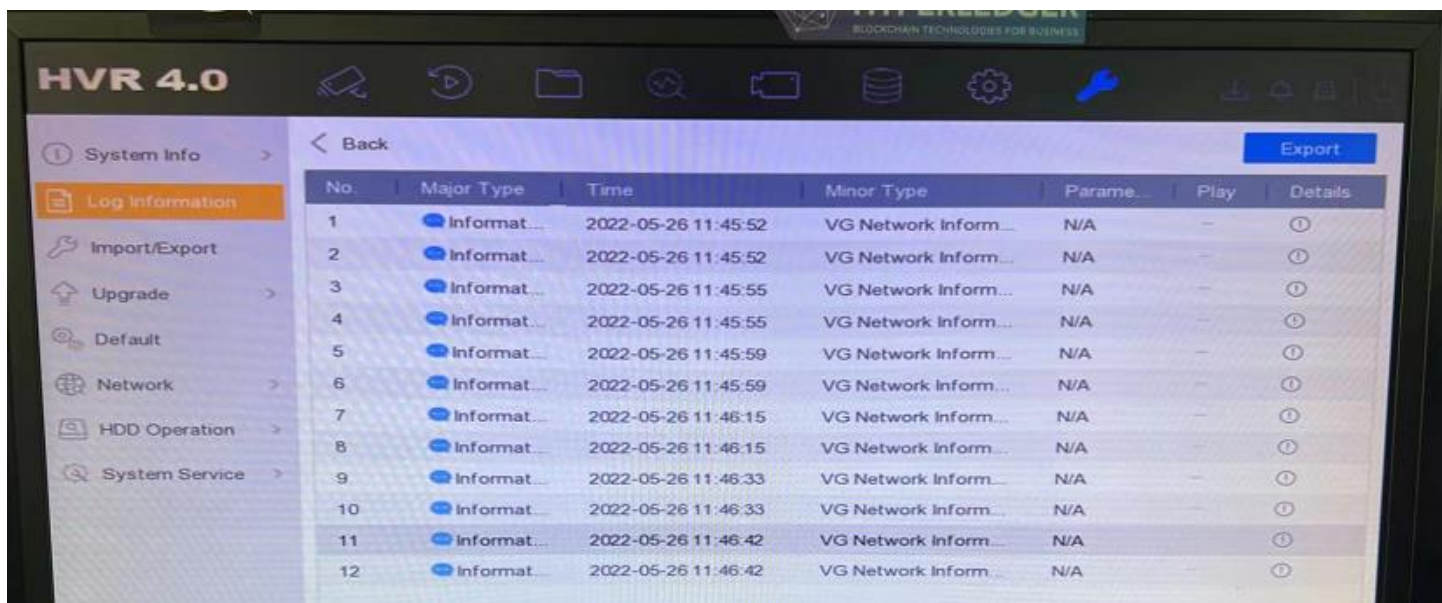

## How to Collect VG log from DVR

Make sure below option available in DVR, if no option use other document.

Enable VG LOG

Register VG, Generate all log.

Export all log and sent to us, or verify.

This Log is same packet capture, save as Txt.