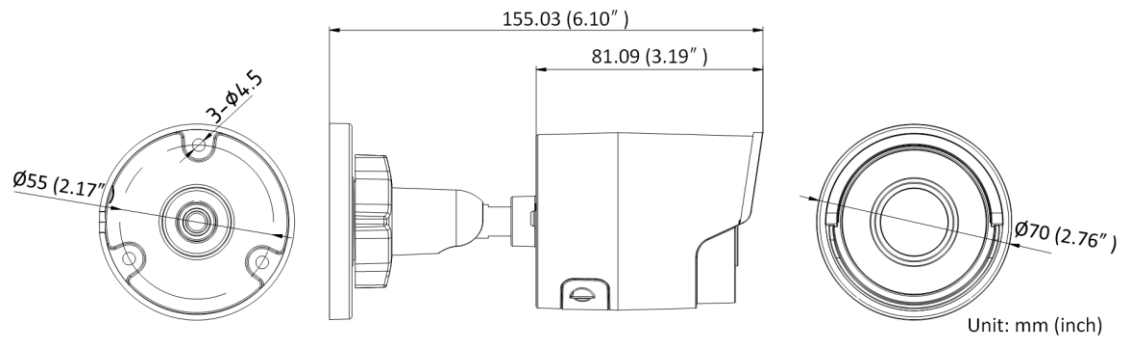

▪ Available Model

DS-2CD2085FWD-I (2.8/4/6 mm)

DS-2CD2085FWD-I (2.8 mm) (Black)

▪ Dimension

▪ Accessory

▪ Optional

DS-1280ZJ-XS

Junction Box