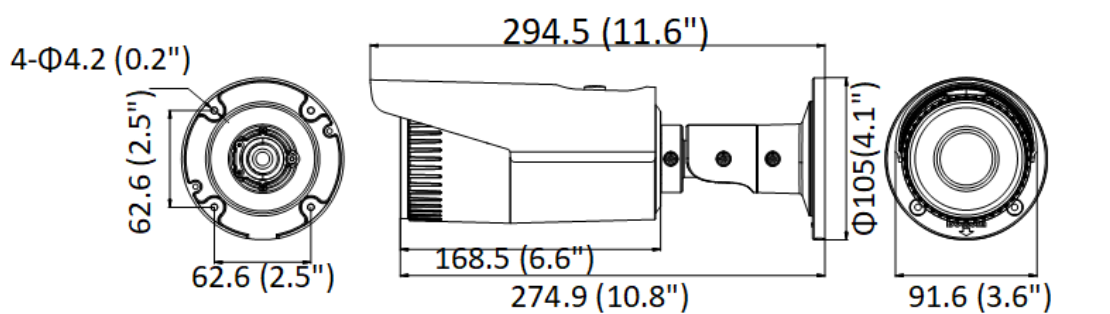

▪ Available Model

DS-2CD3621G0-IZ

▪ Dimension

With Junction Box

Unit: mm (inch)

Without Junction Box

Unit: mm (inch)

▪ Accessory