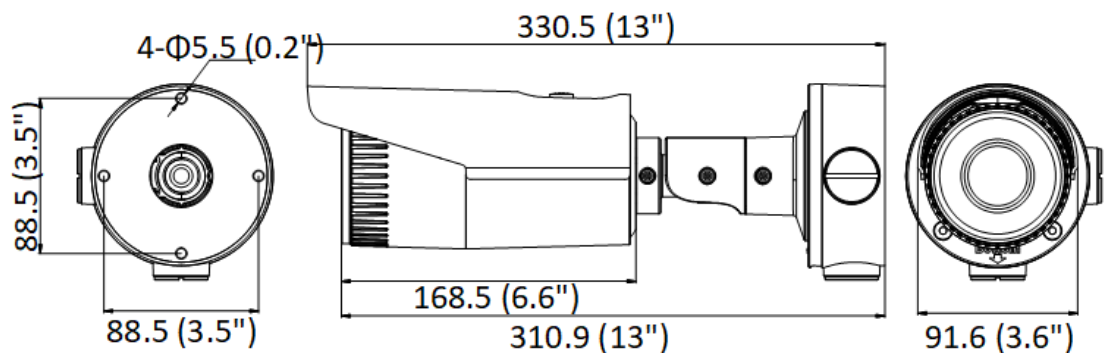

▪ Available Model

DS-2CD3621G0-IZ

▪ Dimension

With Junction Box

Unit: mm (inch)

Without Junction Box

Unit: mm (inch)

▪ Accessory