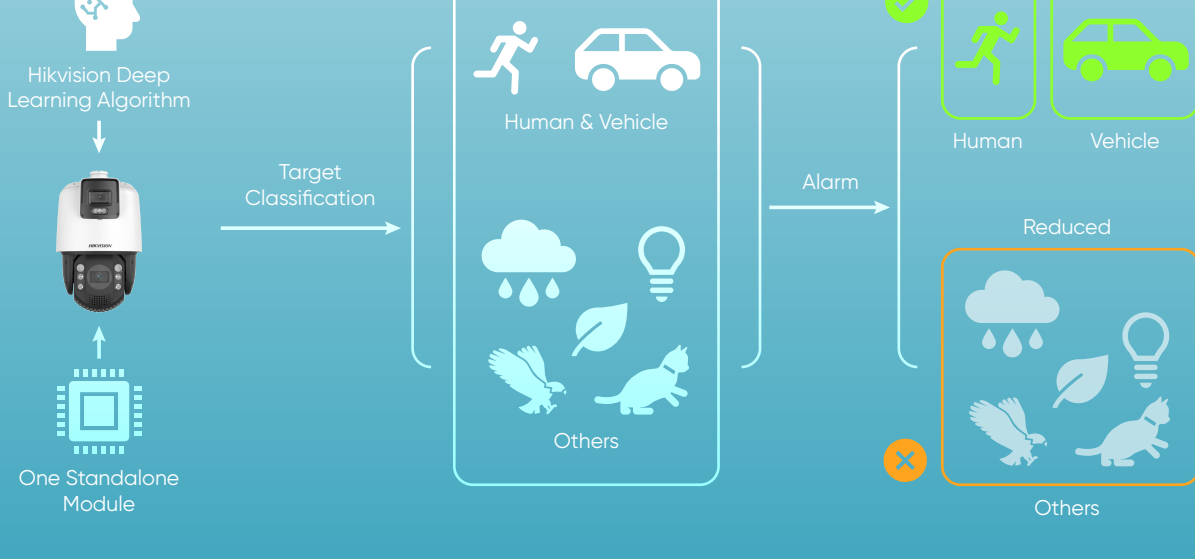

The newly-released models support **ColorVu technology**, providing vivid, colourful imaging - even in darkness.

Comparison to Conventional Cameras

Single PTZ Camera

Loses coverage during zoom, pan and tilt manoeuvres

Single Bullet Camera

Loses coverage when the target leaves the field of view

TandemVu 7-inch PTZ Camera

Full coverage maintained during pan, tilt and zoom manoeuvres

Big Picture & Details in One View

Static Lens View

with ColorVu Technology

Detailed PTZ View

Colourful Night Imaging with Clear Details

Static Lens View

with ColorVu Technology

Detailed PTZ View

AcuSense Technology Brings Intelligence and Efficiency

Focus on Humans & Vehicles

Only humans or vehicles can trigger alarms while other targets are disregarded.

Act in Real-Time

Warns off intruders with strobe light and audio alarm (30 m).

Quick Target Search

Find the video you need more quickly with classified video footage in NVR.

Warning! This is a restricted area, please keep away!

Integrated Design

Cost Saving

1 TandemVu Camera = 1 Static Camera + 1 PTZ + 1 Strobe Light + 1 Alarm Sounder

Easy Installation

One-time installation saves labour cost and installation time

Easy Maintenance

One IP address for management

Static Lens

PTZ Lens

Strobe Light & Audio Alarm

Application Scenarios

Industrial Parks

Static View for 24/7 recording of key areas.

PTZ View for patrol patterns.

Schools

Static View for the perimeter.

PTZ View for human details at the gate.

Crossings

Static View for continuous recording.

PTZ View for targeted details in the road.