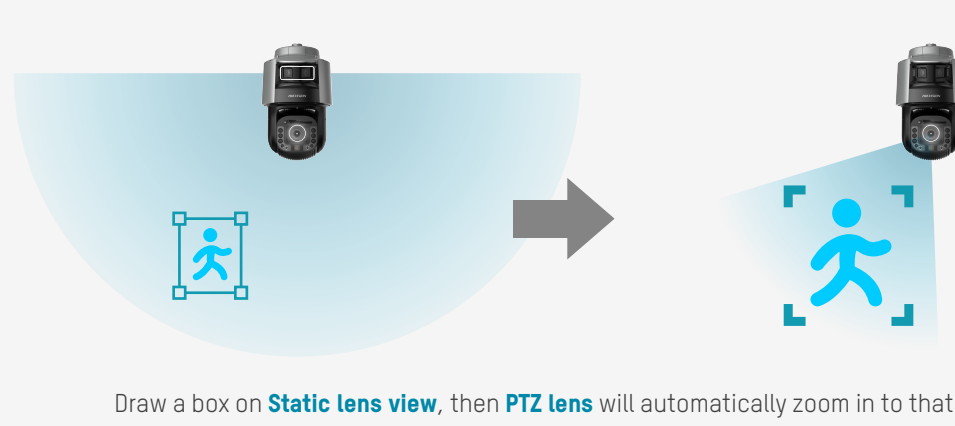

Single Bullet Camera

Loses coverage when the target leaves the field of view

TandemVu 8-inch PTZ Camera

Full coverage with a super-wide 180° field of view, maintained during pan, tilt and zoom manoeuvres

Colourful Night Imaging with Clear Details

Panoramic Channel

Static Lens View with ColorVu Technology

Detailed PTZ View

180° Seamless Day Picture

Panoramic Channel

Hikvision's innovative panoramic stitching technology can make stitched images **seamless**.

3D Positioning Linkage

Draw a box on **Static lens view**, then **PTZ lens** will automatically zoom in to that area.

Integrated Design

- Cost Saving**
1 TandemVu Camera =
1 Static Camera + 1 PTZ +
1 Strobe Light + 1 Alarm Sounder