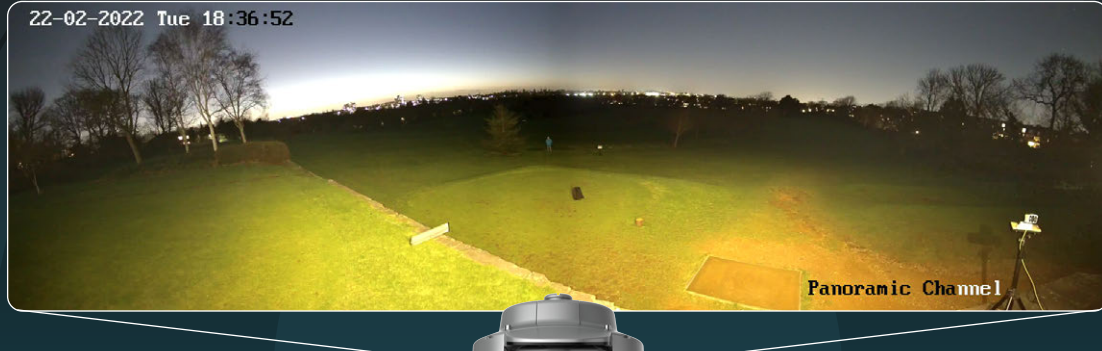

Single Bullet Camera

Loses coverage when the target leaves the field of view

TandemVu 8-inch PTZ Camera

Full coverage with a super-wide 180° field of view, maintained during pan, tilt and zoom manoeuvres

Colourful Night Imaging with Clear Details

Panoramic Channel

Static Lens View with ColorVu Technology

Detailed PTZ View

180° Seamless Day Picture

Panoramic Channel

Hikvision's innovative panoramic stitching technology can make stitched images **seamless**.