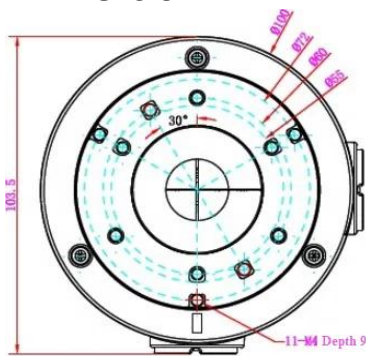

CBXS(B) Junction Box

- Junction Box
- Aluminum Alloy
- Hikvision White

▪ Available Model

CBXS, CBXSB

▪ Specification

Parameters	
Weight	289g (0.64 lb)
Appearance	Hikvision White
Material	Aluminum Alloy
Dimension	103.5 * 103.5 * 44.7 mm (Φ4.07" x 4.07" x 1.76")
Description	Junction Box

▪ Dimension

Headquarters

No.555 Qianmo Road, Binjiang District,
Hangzhou 310051, China
T +86-571-8807-5998
www.hikvision.com

Follow us on social media to get the latest product and solution information.