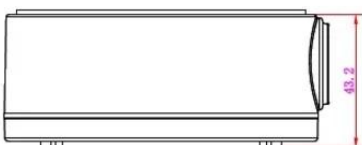

CBXS(B) Junction Box

- Junction Box
- Aluminum Alloy
- Hikvision White

▪ Available Model

CBXS, CBXSB

▪ Specification

Parameters	
Weight	289g (0.64 lb)
Appearance	Hikvision White
Material	Aluminum Alloy
Dimension	103.5 * 103.5 * 44.7 mm (Φ4.07" x 4.07" x 1.76")
Description	Junction Box

▪ Dimension

Headquarters

No.555 Qianmo Road, Binjiang District,
Hangzhou 310051, China
T +86-571-8807-5998
www.hikvision.com

Follow us on social media to get the latest product and solution information.