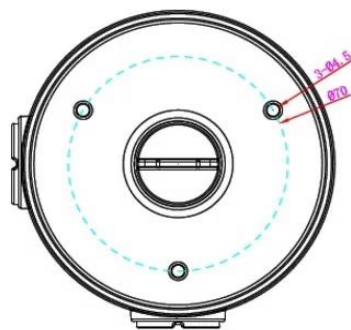

CBXS(B) Junction Box

- Junction Box
- Aluminum Alloy
- Hikvision White

▪ Available Model

CBXS, CBXSB

▪ Specification

Parameters	
Weight	289g (0.64 lb)
Appearance	Hikvision White
Material	Aluminum Alloy
Dimension	103.5 * 103.5 * 44.7 mm (Φ4.07" x 4.07" x 1.76")
Description	Junction Box

▪ Dimension

Headquarters

No.555 Qianmo Road, Binjiang District,
Hangzhou 310051, China
T +86-571-8807-5998
www.hikvision.com

Follow us on social media to get the latest product and solution information.