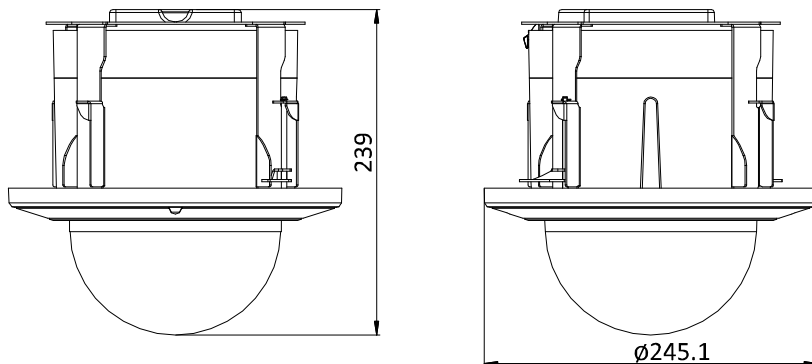

DS-2DF5232X-AE3(D) Indoor Speed Dome