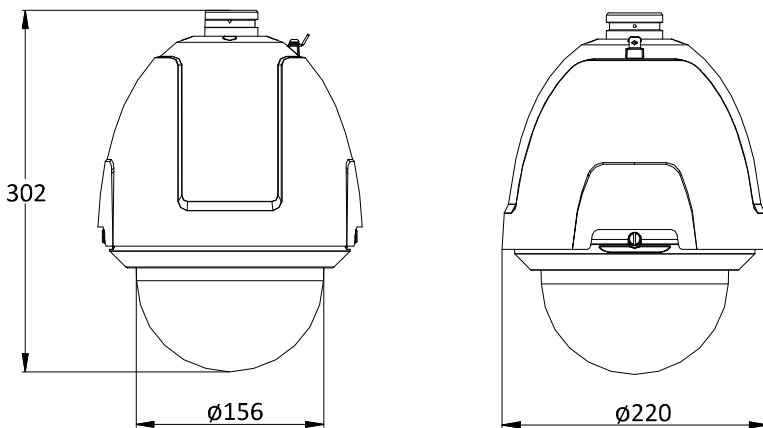

Specifications (continued)

DS-2DF5232X-AE3 (D)		DS-2DF5232X-AEL (D)
General		
Installation	Indoor	Outdoor
Power	24 VAC (maximum 25 W), Hi-PoE (maximum 25 W)	24 VAC (maximum 60 W, including maximum 40 W for heater), Hi-PoE (maximum 50 W, including maximum 20 W for heater)
Working Temperature	-10° to 50° C (14° to 122° F)	-40° to 70° C (-40° to 158° F)
Working Humidity	≤90% non-condensing	
Protection Level	IK10, 6000V lightning protection, surge protection, and voltage transient protection	
Weatherproof	---	IP66 standard
Dimensions	Ø245.1 mm × 239 mm (Ø9.65" × 9.41")	Ø220 mm × 302 mm (Ø8.66" × 11.89")
Weight	Approximately 3.4 kg (7.50 lb)	Approximately 4 kg (8.82 lb)

DORI

The DORI (detect, observe, recognize, identify) distance gives the general idea of the camera's ability to distinguish persons or objects within its field of view.

It is calculated based on the camera sensor specification and the criteria given by EN 62676-4: 2015.

DORI	Detect	Observe	Recognize	Identify
Definition	25 px/m	63 px/m	125 px/m	250 px/m
Distance (Tele)	2046.9 m (6715.5 ft)	812.3 m (2664.9 ft)	409.4 m (1343.1 ft)	204.7 m (671.6 ft)

Dimensions

DS-2DF5232X-AEL(D) Outdoor Speed Dome